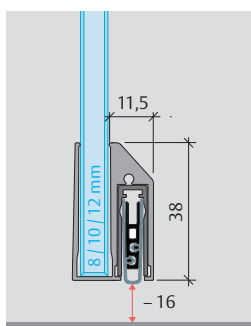

Planet KG-A8|A10|A12 narrow

- For single-leaf and double-leaf all-glass doors with 8, 10 and 12 mm glass thickness
- Drop-down seal for attaching and gluing (VHB)
- Ready for use immediately after installation thanks to the fixing screws supplied
- Suitable for ESG safety glass and VSG multiple-walled glass widths

Versions

- Fire-resistant and smoke-proof (FH+RD)
- Surface: silver anodised finish EV1 or stainless steel satin anodised (INOX)