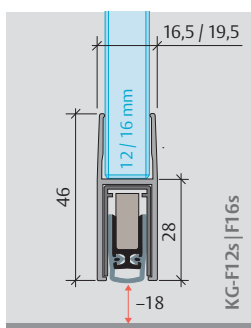

Planet KG-A8|A10|A12 narrow

- For single-leaf and double-leaf all-glass doors with 8, 10 and 12 mm glass thickness
- Drop-down seal for attaching and gluing (VHB)
- Ready for use immediately after installation thanks to the fixing screws supplied
- Suitable for ESG safety glass and VSG multiple-walled glass widths

Versions

- Fire-resistant and smoke-proof (FH+RD)
- Surface: silver anodised finish EV1 or stainless steel satin anodised (INOX)