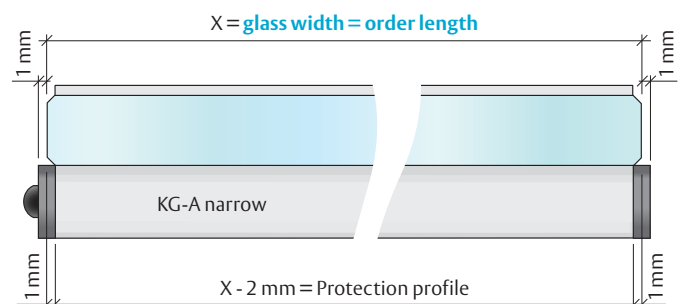

1. Attach the optical foil
2. Screw on the cover plates
3. Glue on the protection profile
4. Done!

Planet **KG-A8 | A10 | A12 narrow**

Advantages:

- Enables DIN L and DIN R to be changed
- Easy to replace at any time
- Individual special colours available

Simple installation:

1. Attach double-sided VHB adhesive
2. Screw on the cover plates
3. Glue on protection profile
4. Done!

Order length (view from above)

The ASSA ABLOY Group is the global leader in access solutions. Every day we help people to feel safer and more secure and to experience a more open world.