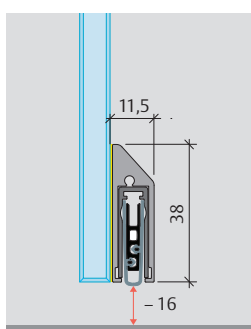

Planet KG-S narrow

- Suitable for all glass thicknesses, also for wooden, PVC and metal doors
- Glued on the side with UV glue or double-sided tape
- Ready for use immediately after installation thanks to the fixing screws supplied
- Suitable for ESG safety glass and VSG multiple-walled glass widths

Versions

- Fire-resistant and smoke-proof (FH+RD)
- Surface: silver anodised finish EV1, stainless steel satin anodised (INOX) or black C35 satin anodised