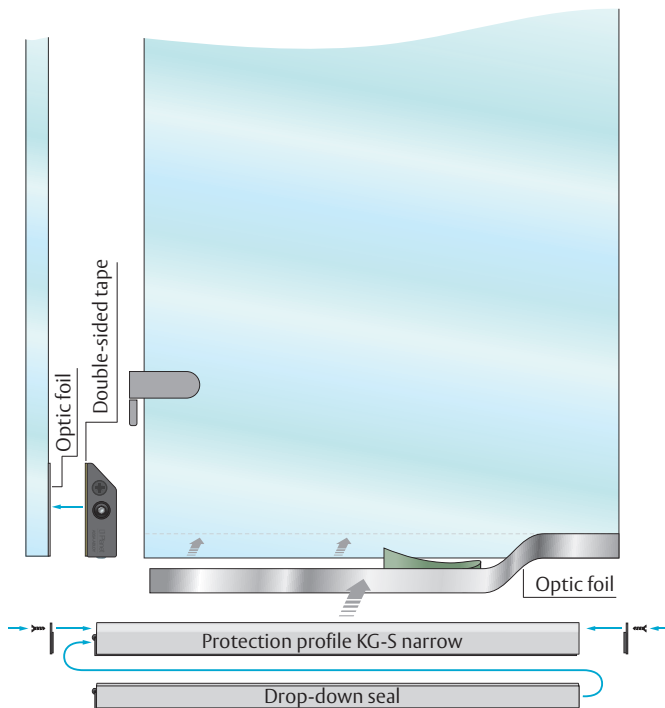

Thanks to the new mechanical fixation, our seals for glass doors are even easier to mount!

With the optimised seals for glass doors, even more time can now be saved during installation, as glue, silicone or UV adhesive can be dispensed with completely, thus eliminating waiting times for drying.

Assembly

Planet **KG-S narrow**, Planet **KG-SM-Set narrow**

Advantages:

- Enables DIN L and DIN R to be changed
- Easy to replace at any time
- Individual special colours available
- Easy to retrofit