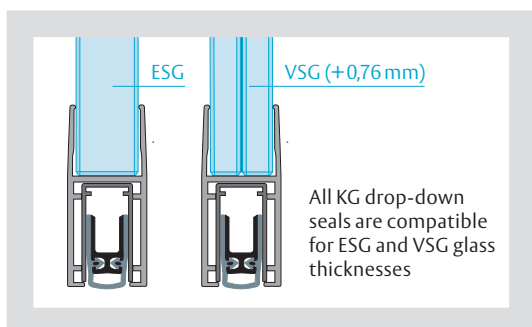

Seals in a narrow, optimised design:

Planet KG-F narrow, KG-A narrow and KG-S narrow

- Sound insulation value: **48 dB** (at 7 mm ground clearance)
- Seal height up to **16 mm** or **18 mm** (KG-F12s|F16s)
- Stock lengths: 459, 584, 709, 834, 959, 1084, 1209, 1334, 1459 mm, can be shortened max. 125 mm

Optional: Protection profile in special colour anodised or powder-coated (on request)

Planet KG-F8|F10 narrow, Planet KG-F12s|F16s

- For single-leaf and double-leaf all-glass doors with 8, 10, 12 and 16 mm glass thickness (16 mm glass thickness is suitable for fire doors)
- Drop-down seal for attaching and gluing (VHB)
- Suitable for ESG safety glass and VSG multiple-walled glass widths

Versions

- Fire-resistant and smoke-proof (FH+RD)
- Surface: silver anodised finish EV1 or stainless steel satin anodised (INOX)

Planet KG-A8|A10|A12 narrow

- For single-leaf and double-leaf all-glass doors with 8, 10 and 12 mm glass thickness
- Drop-down seal for attaching and gluing (VHB)
- Ready for use immediately after installation thanks to the fixing screws supplied
- Suitable for ESG safety glass and VSG multiple-walled glass widths

Versions

- Fire-resistant and smoke-proof (FH+RD)
- Surface: silver anodised finish EV1 or stainless steel satin anodised (INOX)

Planet KG-S narrow

- Suitable for all glass thicknesses, also for wooden, PVC and metal doors
- Glued on the side with UV glue or double-sided tape
- Ready for use immediately after installation thanks to the fixing screws supplied
- Suitable for ESG safety glass and VSG multiple-walled glass widths

Versions

- Fire-resistant and smoke-proof (FH+RD)
- Surface: silver anodised finish EV1, stainless steel satin anodised (INOX) or black C35 satin anodised

Also available: