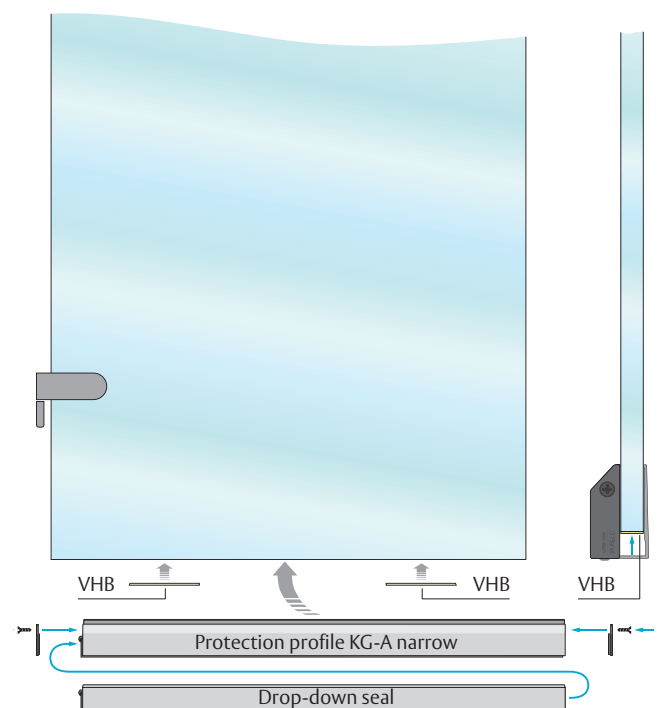

Assembly

Planet **KG-S narrow**, Planet **KG-SM-Set narrow**

Advantages:

- Enables DIN L and DIN R to be changed
- Easy to replace at any time
- Individual special colours available
- Easy to retrofit

Simple installation (Illustration KG-SM-Set):

1. Attach the optical foil
2. Screw on the cover plates
3. Glue on the protection profile
4. Done!

Planet **KG-A8 | A10 | A12 narrow**

Advantages:

- Enables DIN L and DIN R to be changed
- Easy to replace at any time
- Individual special colours available