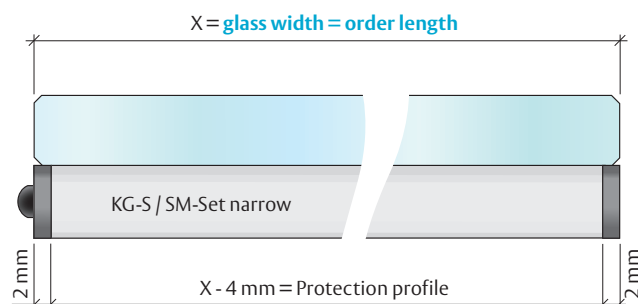

1. Attach the optical foil
2. Screw on the cover plates
3. Glue on the protection profile
4. Done!

Planet **KG-A8 | A10 | A12 narrow**

Advantages:

- Enables DIN L and DIN R to be changed
- Easy to replace at any time
- Individual special colours available

Simple installation:

1. Attach double-sided VHB adhesive
2. Screw on the cover plates
3. Glue on protection profile
4. Done!

Order length (view from above)

The ASSA ABLOY Group is the global leader in access solutions. Every day we help people to feel safer and more secure and to experience a more open world.