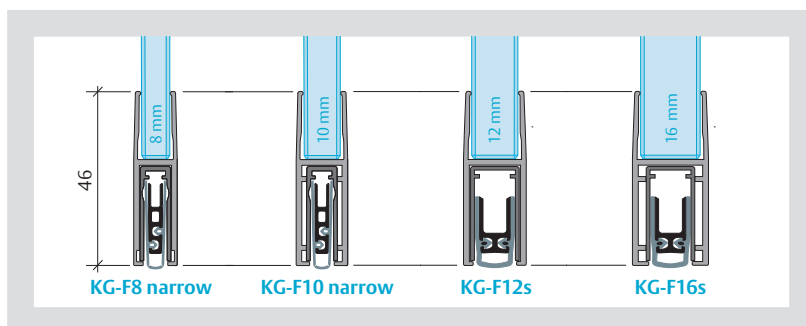

Planet KG-A8|A10|A12 narrow

- For single-leaf and double-leaf all-glass doors with 8, 10 and 12 mm glass thickness
- Drop-down seal for attaching and gluing (VHB)
- Ready for use immediately after installation thanks to the fixing screws supplied
- Suitable for ESG safety glass and VSG multiple-walled glass widths

Versions

- Fire-resistant and smoke-proof (FH+RD)
- Surface: silver anodised finish EV1 or stainless steel satin anodised (INOX)