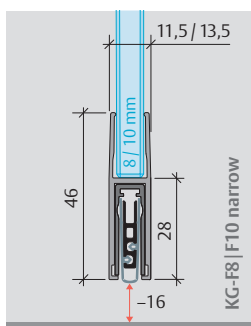

Seals in a narrow, optimised design:

Planet KG-F narrow, KG-A narrow and KG-S narrow

- Sound insulation value: **48 dB** (at 7 mm ground clearance)
- Seal height up to **16 mm** or **18 mm** (KG-F12s|F16s)
- Stock lengths: 459, 584, 709, 834, 959, 1084, 1209, 1334, 1459 mm, can be shortened max. 125 mm

Optional: Protection profile in special colour anodised or powder-coated (on request)

Planet KG-F8|F10 narrow, Planet KG-F12s|F16s

- For single-leaf and double-leaf all-glass doors with 8, 10, 12 and 16 mm glass thickness (16 mm glass thickness is suitable for fire doors)
- Drop-down seal for attaching and gluing (VHB)
- Suitable for ESG safety glass and VSG multiple-walled glass widths

Versions

- Fire-resistant and smoke-proof (FH+RD)
- Surface: silver anodised finish EV1 or stainless steel satin anodised (INOX)