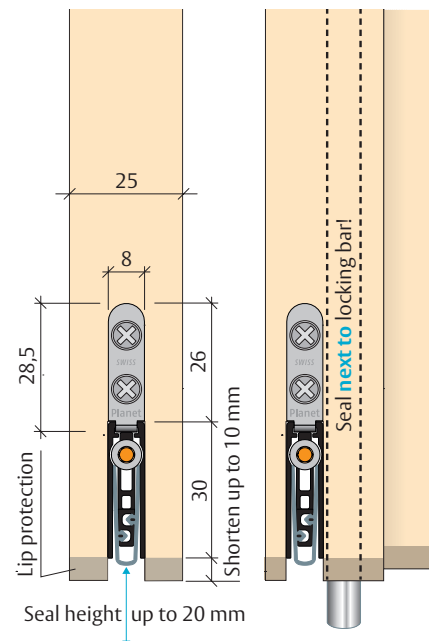

Main features

- Especially for narrow doors
- Seal height up to **20 mm**
- Acoustic insulation up to **48 dB** in case of an optimal sealing
- Protected silicone lips since deeper embedded
- Door can be adapted on bottom without removal
- Unilateral and soundless release, silent seal
- Due to parallel drop-down no trailing on the floor
- Automatic compensation at inclined floors
- For single and double leaf doors
(seal next to flush bolt / driving bar rod)
- High-grade silicone lip, simple lift height adjustment
- Can be shortened up to the next shorter length on stock
- No extra need to cut off silicone at both ends
- 7 years warranty

Assembly set

- Planet assembly set TW/US for wooden doors (standard)
- Option: Planet assembly set TW/US for metal doors

Door types with Planet US

Technical specifications

Profile material	aluminium, 8x30 mm
Groove size	width 8,1 mm with depth 30,5 up to 40 mm
Seal profile	high-grade silicone or high-grade self-extinguishing silicone
Seal height	up to 20 mm
Sound absorption value	up to 48 dB at 7 mm space to the floor
Lift height adjustment	on the release knob with an Allen key 3 mm
Lengths in stock	460, 585, 710, 835, 960, 1085, 1210, 1335, 1460, 1585 mm
Special lengths	on request up to 6000 mm for wing- and sliding doors
Release	unilaterally on hinge side
Can be shortened	up to the maximum of 125 mm
Fastening	on the side with stainless steel angle brackets and screws
Frame protector plate	stainless, hammer fixed, 20x20 mm
Test approvals	on request

Installation options

Example 1: for narrow doors

Example 2: for rebated doors with little space

Example 3: inactive leaf seal next to locking bar – without drill hole!!

Example 4: doors with two sealing levels (thermal stop)