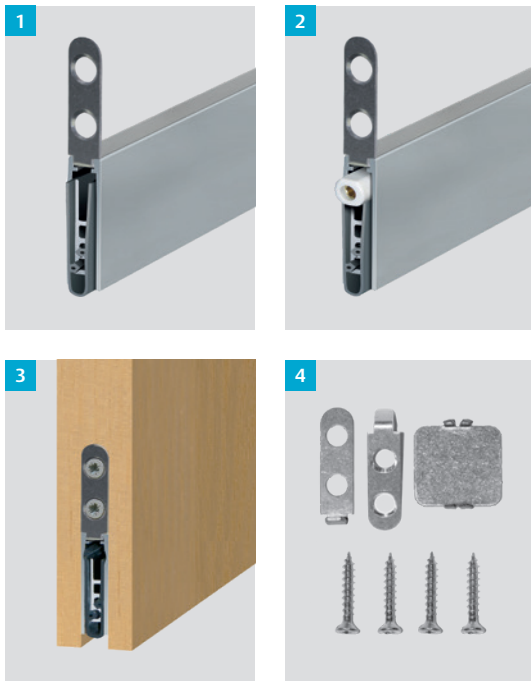

Planet US

Drop-down seal

8 mm only, 48 dB –
fits all doors!

 Planet
ASSA ABLOY

SWISS MADE

Experience a safer
and more open world

Planet US

Profile: **8x30 mm** | Seal height: **20 mm** | Acoustic insulation: **48 dB**

1. Profile Planet US with fastening brackets for wooden doors
2. Planet US with fastening brackets, release side
3. Planet US installed in especially narrow doors
4. Planet assembly set TW/US for wooden doors (standard)

Main features

- Especially for narrow doors
- Seal height up to **20 mm**
- Acoustic insulation up to **48 dB** in case of an optimal sealing
- Protected silicone lips since deeper embedded
- Door can be adapted on bottom without removal
- Unilateral and soundless release, silent seal
- Due to parallel drop-down no trailing on the floor
- Automatic compensation at inclined floors
- For single and double leaf doors
(seal next to flush bolt / driving bar rod)
- High-grade silicone lip, simple lift height adjustment
- Can be shortened up to the next shorter length on stock
- No extra need to cut off silicone at both ends
- 7 years warranty

Assembly set

- Planet assembly set TW/US for wooden doors (standard)
- Option: Planet assembly set TW/US for metal doors

Door types with Planet US

Technical specifications

Profile material	aluminium, 8x30 mm
Groove size	width 8,1 mm with depth 30,5 up to 40 mm
Seal profile	high-grade silicone or high-grade self-extinguishing silicone
Seal height	up to 20 mm
Sound absorption value	up to 48 dB at 7 mm space to the floor
Lift height adjustment	on the release knob with an Allen key 3 mm
Lengths in stock	460, 585, 710, 835, 960, 1085, 1210, 1335, 1460, 1585 mm
Special lengths	on request up to 6000 mm for wing- and sliding doors
Release	unilaterally on hinge side
Can be shortened	up to the maximum of 125 mm
Fastening	on the side with stainless steel angle brackets and screws
Frame protector plate	stainless, hammer fixed, 20x20 mm
Test approvals	on request