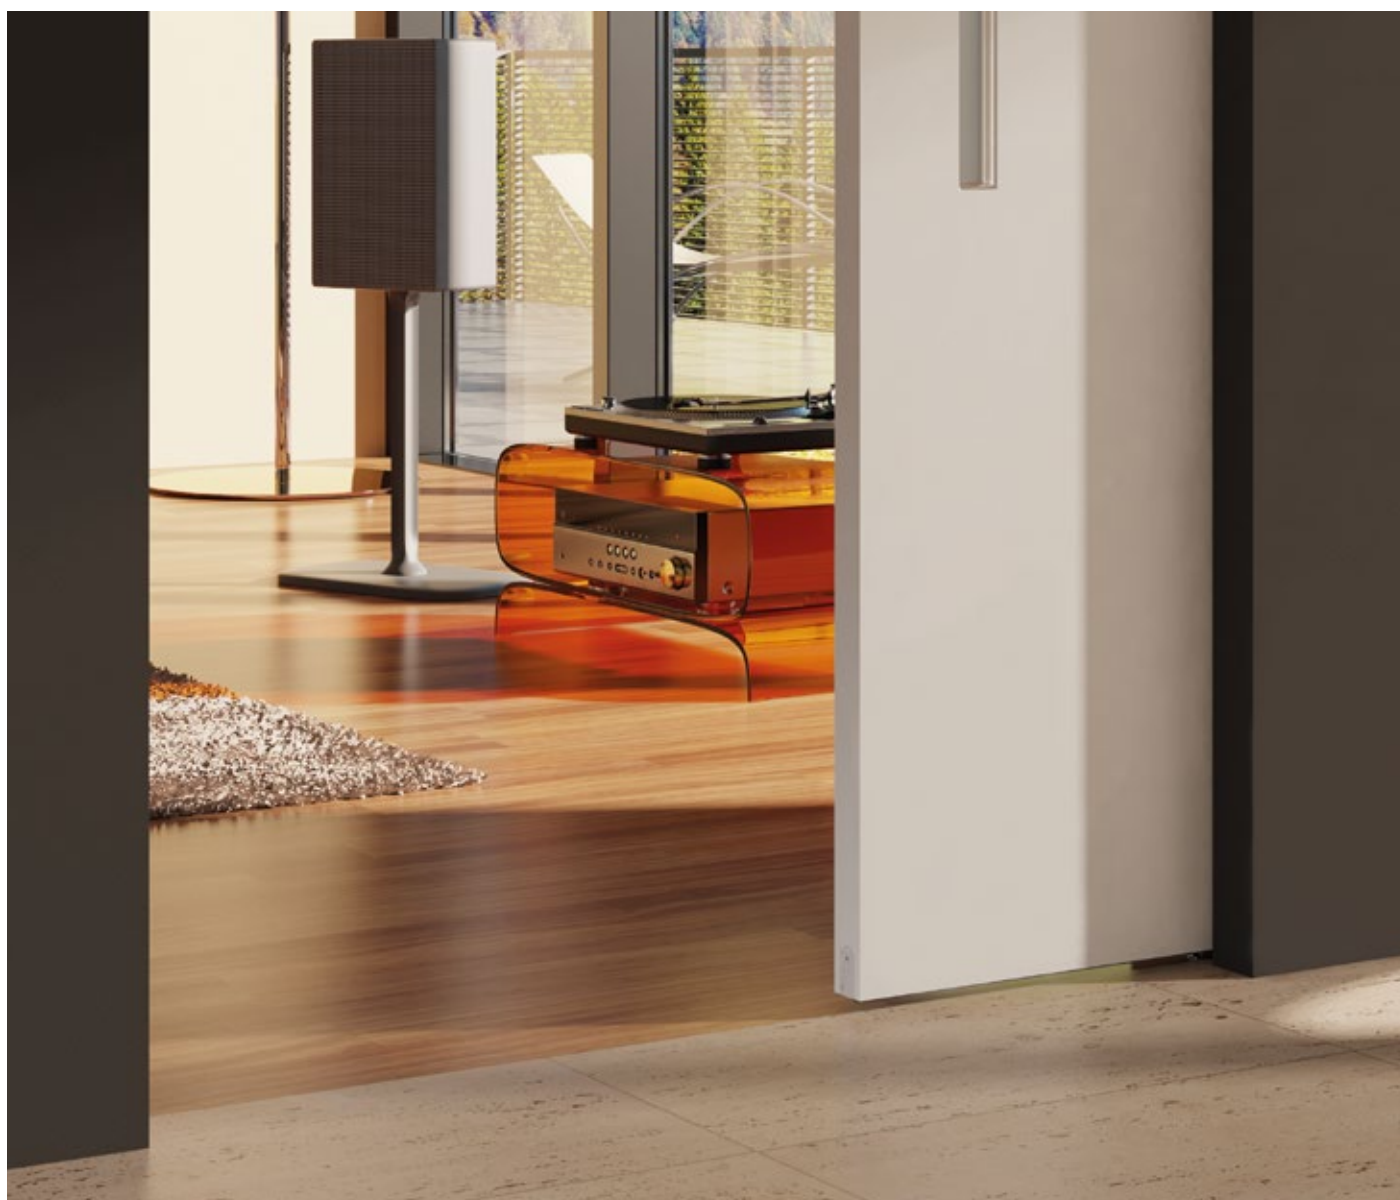

Planet SN

Drop-down seal

Drop-down seal for sliding doors,
suitable for soft-close systems

 Planet
ASSA ABLOY

SWISS MADE

Experience a safer
and more open world

Planet SN – zero force!

Profile: **22 x 30 mm** | Seal height: **7 – 16 mm** | Acoustic insulation: **44 dB**

- **Release force only 1 N/m!**
- Works with soft close systems
- No restoring force
- No lock required
- Running as pocket door or in front of the wall

Incl. accessories

- Planet assembly set SN and Planet floor guide set SN, short