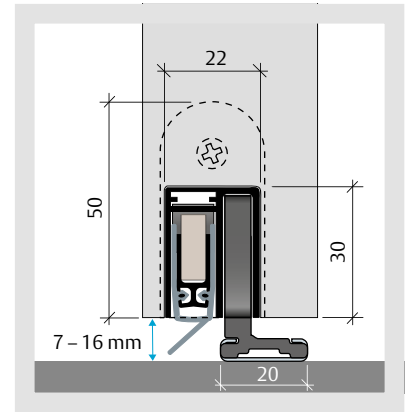

7–10mm | 10–13mm | 13–16mm | Floor bracket SN

Floor guide SN kit long for minimum release force: 3 long ramped guides and floor bracket (option)

Planet assembly set SN, black (option)

Floor guide set SN, short, black: 3 ramped guides for door gap 7–16 mm and floor bracket (option)

Floor guide set SN long, black, for minimum release force: 3 long ramped guides and floor bracket (option)

Technical specifications

Profile material	aluminium, 22x30mm
Groove size	22,3 mm wide and 30,5 to 35 mm deep
Seal profile	high-grade silicone
Seal height / lift height	7–16mm
Floor guides	kit incl. 3 pieces for door gap 7–10/10–13/13–16mm
Sound absorption value	up to 44 dB with a 7 mm gap
Lengths in stock	800, 925, 1050, 1175, 1300, 1425, 1550, 1675 mm
Special lengths	up to 6000 mm on request
Release	integrated in the floor guide – invisible
Can be shortened	125 mm (+ max. 45 mm on activation side)
Mounting	laterally with stainless steel angle bracket and screws
Test certificates	on request