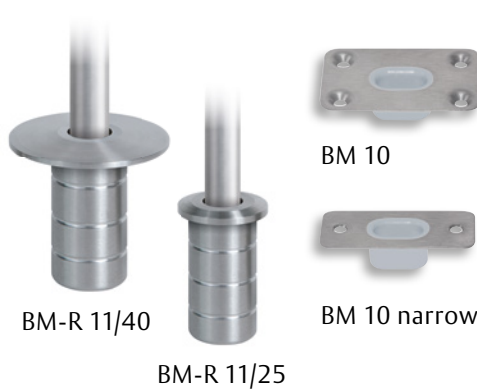

$\varnothing 8$ mm

to suit: Planet HS

$\varnothing 10$ mm

to suit: Planet ZA*, Planet MF,
Planet RO, Planet PU

$\varnothing 5 \times 13$ mm

to suit: Planet HS, Planet MF

*On request : Planet ZA also available with $\varnothing 12$ mm

Suitable floor recess plates

$\varnothing 8$ mm

BM-R 9/40

BM-R 9/25

$\varnothing 10$ mm

BM-R 11/40

BM-R 11/25

BM 10

BM 10 narrow

$\varnothing 5 \times 13$ mm

BM-R 15/40

BM-R 15/25

BM 5 x 13

BM 5 x 13 narrow

Subject to technical changes. 902282EN / 01.2021 / 200

Planet
ASSA ABLOY