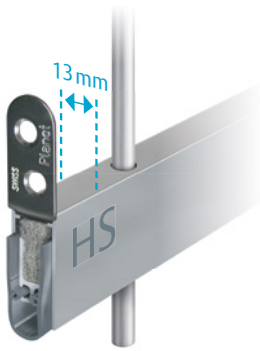

Drop-down seals for two-leaf standard and function doors

SWISS MADE

Ideal for doors with flush bolts
or espagnolettes

 Planet
ASSA ABLOY

Experience a safer
and more open world

Solutions for double doors

Flush bolt/espagnolette: $\varnothing 8$ mm | $\varnothing 10$ mm | $\varnothing 5 \times 13$ mm

6 good reasons for these solutions:

- Also for self-shortening, TR 125 double shortening
- EN 179 and EN 1125 with standard driving bar 10 mm
- Warehouse/storage for all situation
- Cost-saving solution for all doors
- Burglary resistance (RC) remains preserved
- Also suitable for fire doors

$\varnothing 8$ mm

to suit: Planet HS

$\varnothing 10$ mm

to suit: Planet ZA*, Planet MF,
Planet RO, Planet PU

$\varnothing 5 \times 13$ mm

to suit: Planet HS, Planet MF

*On request : Planet ZA also available with $\varnothing 12$ mm