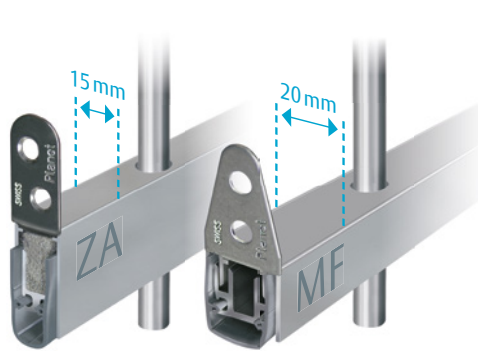

Drop-down seals for two-leaf standard and function doors

SWISS MADE

Ideal for doors with flush bolts
or espagnolettes

 Planet
ASSA ABLOY

Experience a safer
and more open world

Solutions for double doors

Flush bolt/espagnolette: $\varnothing 8$ mm | $\varnothing 10$ mm | $\varnothing 5 \times 13$ mm

6 good reasons for these solutions:

- Also for self-shortening, TR 125 double shortening
- EN 179 and EN 1125 with standard driving bar 10 mm
- Warehouse/storage for all situation
- Cost-saving solution for all doors
- Burglary resistance (RC) remains preserved
- Also suitable for fire doors

$\varnothing 8$ mm

to suit: Planet HS

$\varnothing 10$ mm

to suit: Planet ZA*, Planet MF,
Planet RO, Planet PU

$\varnothing 5 \times 13$ mm

to suit: Planet HS, Planet MF

*On request : Planet ZA also available with $\varnothing 12$ mm

Suitable floor recess plates

$\varnothing 8$ mm

BM-R 9/40

BM-R 9/25

$\varnothing 10$ mm

BM-R 11/40

BM-R 11/25

BM 10