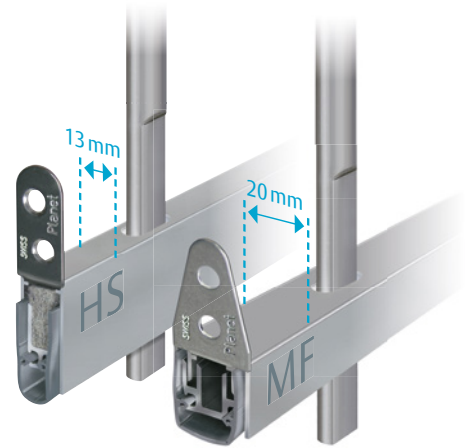

Drop-down seals for two-leaf standard and function doors

SWISS MADE

Ideal for doors with flush bolts
or espagnolettes

 Planet
ASSA ABLOY

Experience a safer
and more open world

Solutions for double doors

Flush bolt/espagnolette: $\varnothing 8$ mm | $\varnothing 10$ mm | $\varnothing 5 \times 13$ mm

6 good reasons for these solutions:

- Also for self-shortening, TR 125 double shortening
- EN 179 and EN 1125 with standard driving bar 10 mm
- Warehouse/storage for all situation
- Cost-saving solution for all doors
- Burglary resistance (RC) remains preserved
- Also suitable for fire doors

$\varnothing 8$ mm

to suit: Planet HS

$\varnothing 10$ mm

to suit: Planet ZA*, Planet MF,
Planet RO, Planet PU

$\varnothing 5 \times 13$ mm

to suit: Planet HS, Planet MF

*On request : Planet ZA also available with $\varnothing 12$ mm

Suitable floor recess plates

$\varnothing 8$ mm

BM-R 9/40

BM-R 9/25

$\varnothing 10$ mm

BM-R 11/40

BM-R 11/25

BM 10