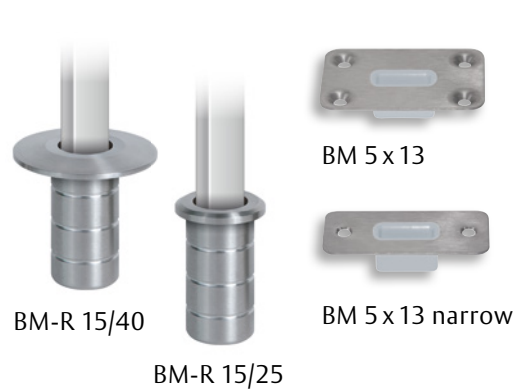

$\varnothing 8$ mm

to suit: Planet HS

$\varnothing 10$ mm

to suit: Planet ZA*, Planet MF,
Planet RO, Planet PU

$\varnothing 5 \times 13$ mm

to suit: Planet HS, Planet MF

*On request : Planet ZA also available with $\varnothing 12$ mm

Suitable floor recess plates

$\varnothing 8$ mm

BM-R 9/40

BM-R 9/25

$\varnothing 10$ mm

BM-R 11/40

BM-R 11/25

BM 10

BM 10 narrow

$\varnothing 5 \times 13$ mm

BM-R 15/40

BM-R 15/25

BM 5 x 13

BM 5 x 13 narrow

Subject to technical changes. 902282EN / 01.2021 / 200

Planet
ASSA ABLOY