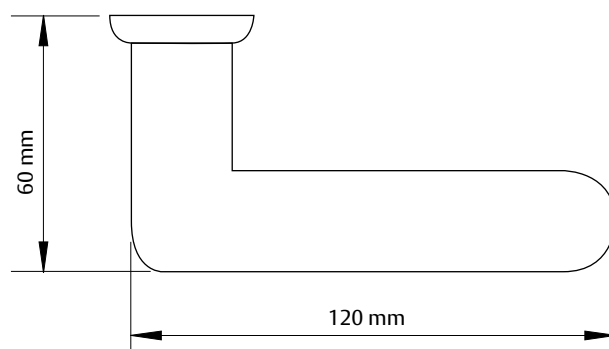

ScanFlex Iceland

ScanFlex Norway

ScanFlex Stockholm

ScanFlex Sweden

ScanFlex PH1

- D = 25 mm, L = 300 mm
- D = 32 mm, L = 300 mm
- D = 32 mm, L = 650 mm

ScanFlex PH2

- D = 25 mm, L = 300 mm
- D = 32 mm, L = 300 mm
- D = 32 mm, L = 650 mm

ScanFlex PH3

- D = 25 mm, L = 300 mm
- D = 32 mm, L = 300 mm
- D = 32 mm, L = 400 mm

Ruko-line L-kujuline

Ruko-line U-kujuline

Ruko-line U-kujuline

Ruko-line U-kujuline

Ruko :DO:

Ruko :RE: