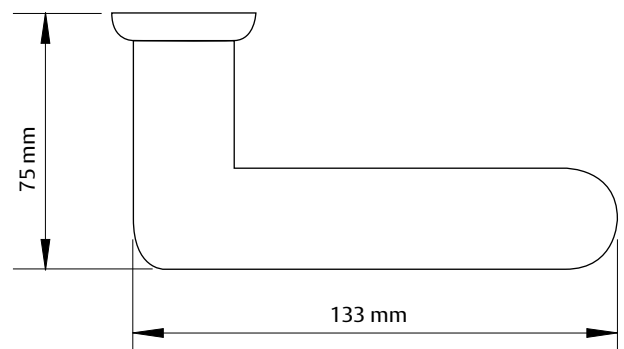

Ruko :DO:

Ruko :RE:

Ruko :MI:

Ruko Holgaard