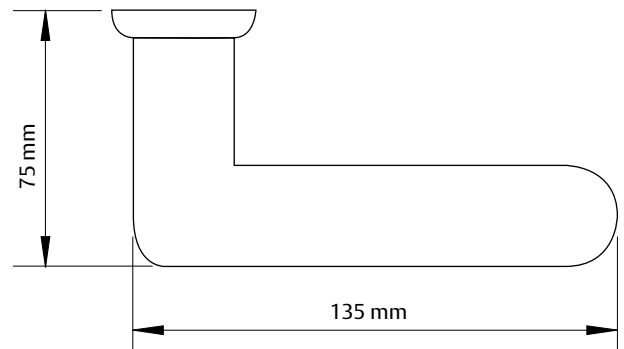

ScanFlex Iceland

ScanFlex Norway

ScanFlex Stockholm

ScanFlex Sweden

ScanFlex PH1

- D = 25 mm, L = 300 mm
- D = 32 mm, L = 300 mm
- D = 32 mm, L = 650 mm

ScanFlex PH2

- D = 25 mm, L = 300 mm
- D = 32 mm, L = 300 mm
- D = 32 mm, L = 650 mm

ScanFlex PH3

- D = 25 mm, L = 300 mm
- D = 32 mm, L = 300 mm
- D = 32 mm, L = 400 mm

Ruko-line L-kujuline

Ruko-line U-kujuline

Ruko-line U-kujuline

Ruko-line U-kujuline

Ruko :DO:

Ruko :RE: