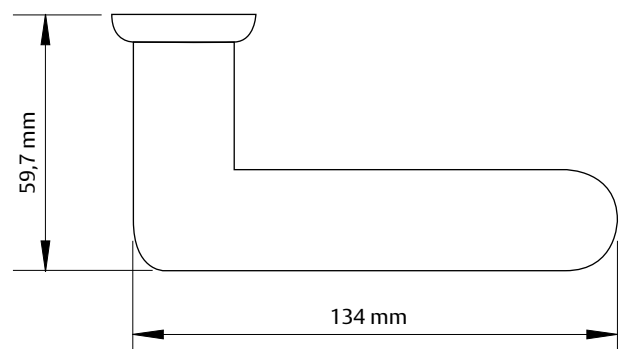

Ruko Holgaard