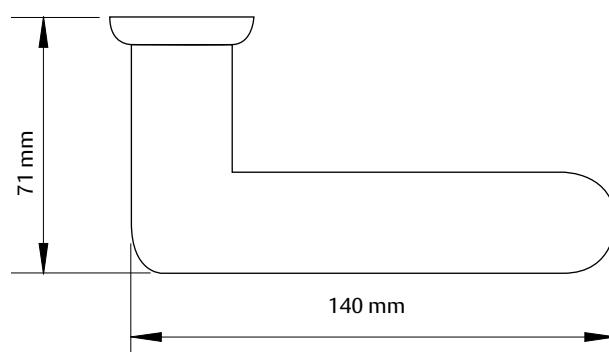

ScanFlex Iceland

ScanFlex Norway

ScanFlex Stockholm

ScanFlex Sweden

ScanFlex PH1

- D = 25 mm, L = 300 mm
- D = 32 mm, L = 300 mm
- D = 32 mm, L = 650 mm

ScanFlex PH2

- D = 25 mm, L = 300 mm
- D = 32 mm, L = 300 mm
- D = 32 mm, L = 650 mm

ScanFlex PH3

- D = 25 mm, L = 300 mm
- D = 32 mm, L = 300 mm
- D = 32 mm, L = 400 mm

Ruko-line L-kujuline

Ruko-line U-kujuline

Ruko-line U-kujuline

Ruko-line U-kujuline

Ruko :DO:

Ruko :RE: