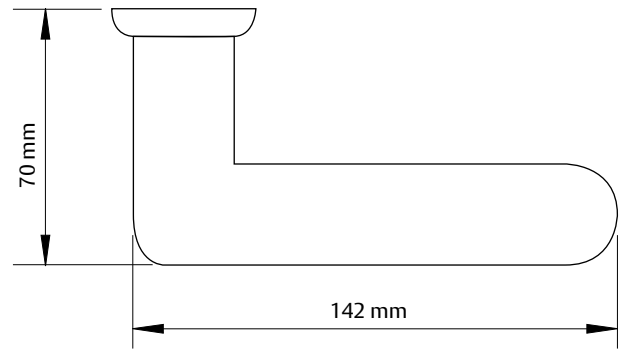

ScanFlex Iceland

ScanFlex Norway

ScanFlex Stockholm

ScanFlex Sweden

ScanFlex PH1

- D = 25 mm, L = 300 mm
- D = 32 mm, L = 300 mm
- D = 32 mm, L = 650 mm

ScanFlex PH2

- D = 25 mm, L = 300 mm
- D = 32 mm, L = 300 mm
- D = 32 mm, L = 650 mm

ScanFlex PH3

- D = 25 mm, L = 300 mm
- D = 32 mm, L = 300 mm
- D = 32 mm, L = 400 mm

Ruko-line L-kujuline

Ruko-line U-kujuline

Ruko-line U-kujuline

Ruko-line U-kujuline

Ruko :DO:

Ruko :RE: