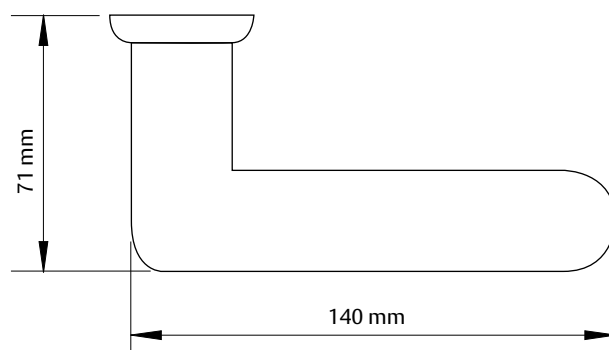

ScanFlex Iceland

ScanFlex Norway

ScanFlex Stockholm

ScanFlex Sweden

ScanFlex PH1

- D = 25 mm, L = 300 mm
- D = 32 mm, L = 300 mm
- D = 32 mm, L = 650 mm

ScanFlex PH2

- D = 25 mm, L = 300 mm
- D = 32 mm, L = 300 mm
- D = 32 mm, L = 650 mm

ScanFlex PH3

- D = 25 mm, L = 300 mm
- D = 32 mm, L = 300 mm
- D = 32 mm, L = 400 mm

Ruko-line L-kujuline

Ruko-line U-kujuline

Ruko-line U-kujuline

Ruko-line U-kujuline

Ruko :DO:

Ruko :RE: