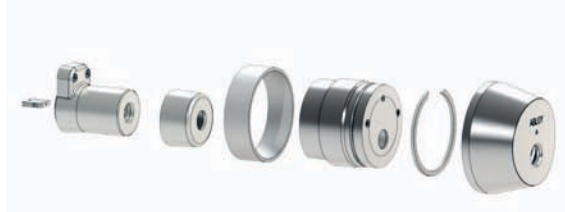

# ABLOY<sup>®</sup> PROTEC<sup>2</sup>

FINNISH STANDARD DOOR CYLINDERS

**FINNISH STANDARD DOOR CYLINDERS CAN BE USED WITH ABLOY® LOCK CASES FOR WOODEN DOORS AND NARROW STILE DOORS. CYLINDERS INCLUDE ADJUSTABLE AND EXCHANGEABLE TAILPIECE.**

## NEW CYLINDER RINGS AGAINST BURGLARY AND MANIPULATION

Abloy Oy has developed new cylinder rings for the Finnish Standard Door Cylinder range. The new range is tested and certified according to the most demanding standards SFS 5970 and SFS 7020. The new standards include versatile burglary tests against different physical attacks. The new range employs several new patented features to improve durability of cylinder rings also against pulling, twisting and sawing.

### ABLOY® FINNISH STANDARD DOOR CYLINDERS

Wooden Door	Cylinder type	Product Code	Security Grade	Narrow Stile Door	Product Code	Security Grade
	Single, exterior cylinders	CY060T	△△△		CY063T	△△△
		CY037T	△			
	Single, interior cylinders	CY061T	△△△		CY064T	△△△
		CY021T	△			
	Double cylinders	CY062T	△△△		CY065T	△△△
		CY002T	△			
	Cylinder with thumbturn	CY001T	△		CY066T	△△△
Diameter D	52 mm			Height H	28 mm	
Height H	25 or 31 mm			Width W	38 mm	
				Length L	86 mm	

### CONSTRUCTION

Cylinder rings:

Marked according to the security level:

Brass △  
Hardened steel △△△

Cylinder housing Brass  
Cylinder drum Brass  
Discs and washers Tin bronze  
Number of discs 11