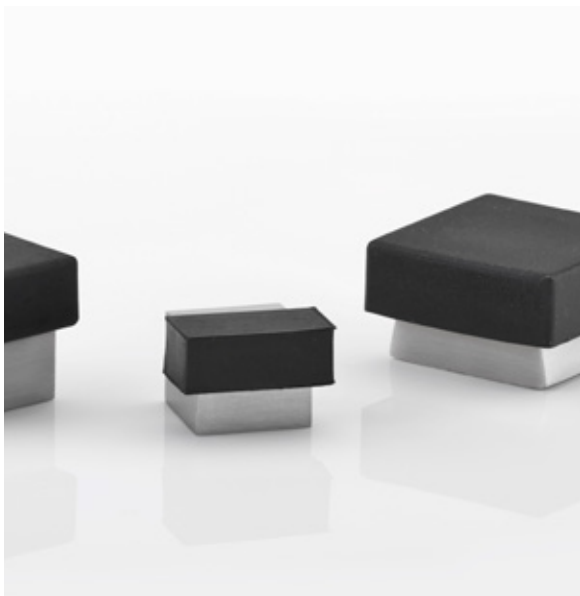

IN.13.355.P   **DUO**

Material: EN 1.4301 - Polido / Polished / Pulido

Batente de chão / Door stopper / Tope de puerta.

Design: Pedro Queirós