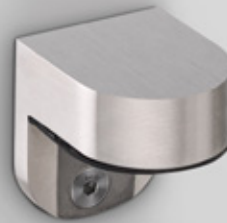

**BATENTE DE PAVIMENTO
COM RETENTOR MAGNÉTICO /**
DOOR STOPPER WITH
MAGNETIC RETAINER /
TOPE DE PUERTA CON
RETENEDOR MAGNÉTICO.

Sistema magnético com curso, para ajuste automático a diferentes distâncias da porta ao pavimento e simultaneamente, reduz a precisão na instalação. Ao aproximar a porta do batente, o magnético sobe e reduz a velocidade do fecho da porta até à sua imobilização.

Magnetic system with automatic height adjustment to different distances from the door to the floor and simultaneously, reduces installation accuracy. When approaching the door to the stopper, the magnetic rises and reduces the closing speed of the door until it stops.

Sistema magnético con ajuste automático de la altura a diferentes distancias de la puerta al suelo y al mismo tiempo reduce la precisión en la instalación. Al acercarse la puerta del tope, lo magnético empieza a subir y ralentiza la velocidad de cierre de la puerta hasta sólo retencion.