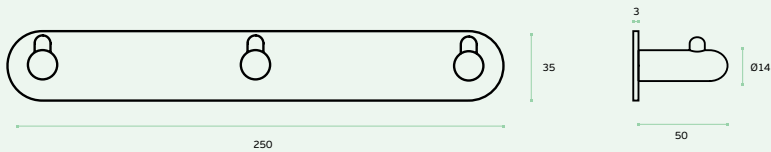

IN.14.300.3.14 BRANCH

Material: EN 1.4301 - Satinado / Satin / Satin

Cabide Triplo / Triple Hook / Percha Triple.

Design: Christian Magalhães