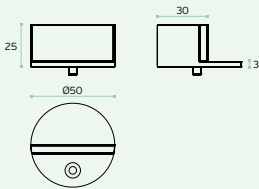

IN.13.004

Material: EN 1.4301 - Satinado / Satin / Satin
Batente de chão / Door stopper / Tope de puerta.
Design: Miguel Vasconcelos