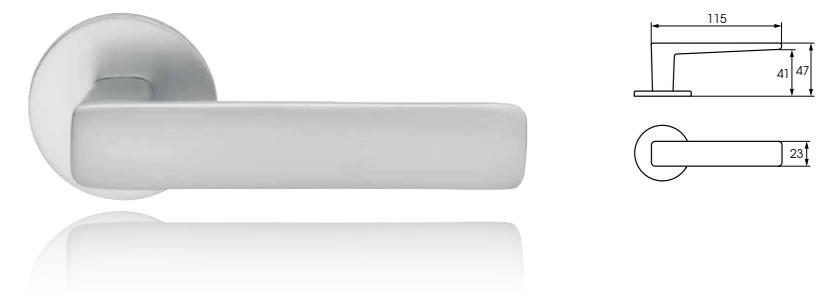

ABLOY® FORUM 4

Minimalist, elegant handle is a high-quality and durable solution for new and renovated spaces