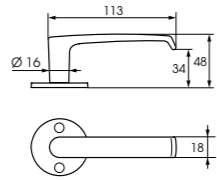

ABLOY® INTERIOR DOOR HANDLES

ABLOY® PRIME 15