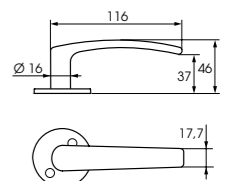

ABLOY® POLARITA 16

Surface finishes on page 22