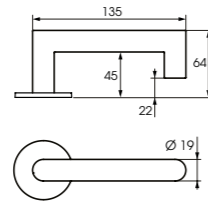

# ABLOY® INOXI EXTERIOR AND INTERIOR DOOR HANDLES

Did you know that...

you can find door pulls in the ABLOY INOXI -series?

ABLOY® INOXI 3-19

ABLOY® INOXI 3-19K

ABLOY® INOXI 3-19S

Made of stainless steel, ABLOY INOXI handles are a durable handle option. The simple, elegant design of these handle models provides a touch of luxury to your interior design.