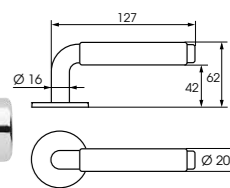

ABLOY® PARLAMENT 22