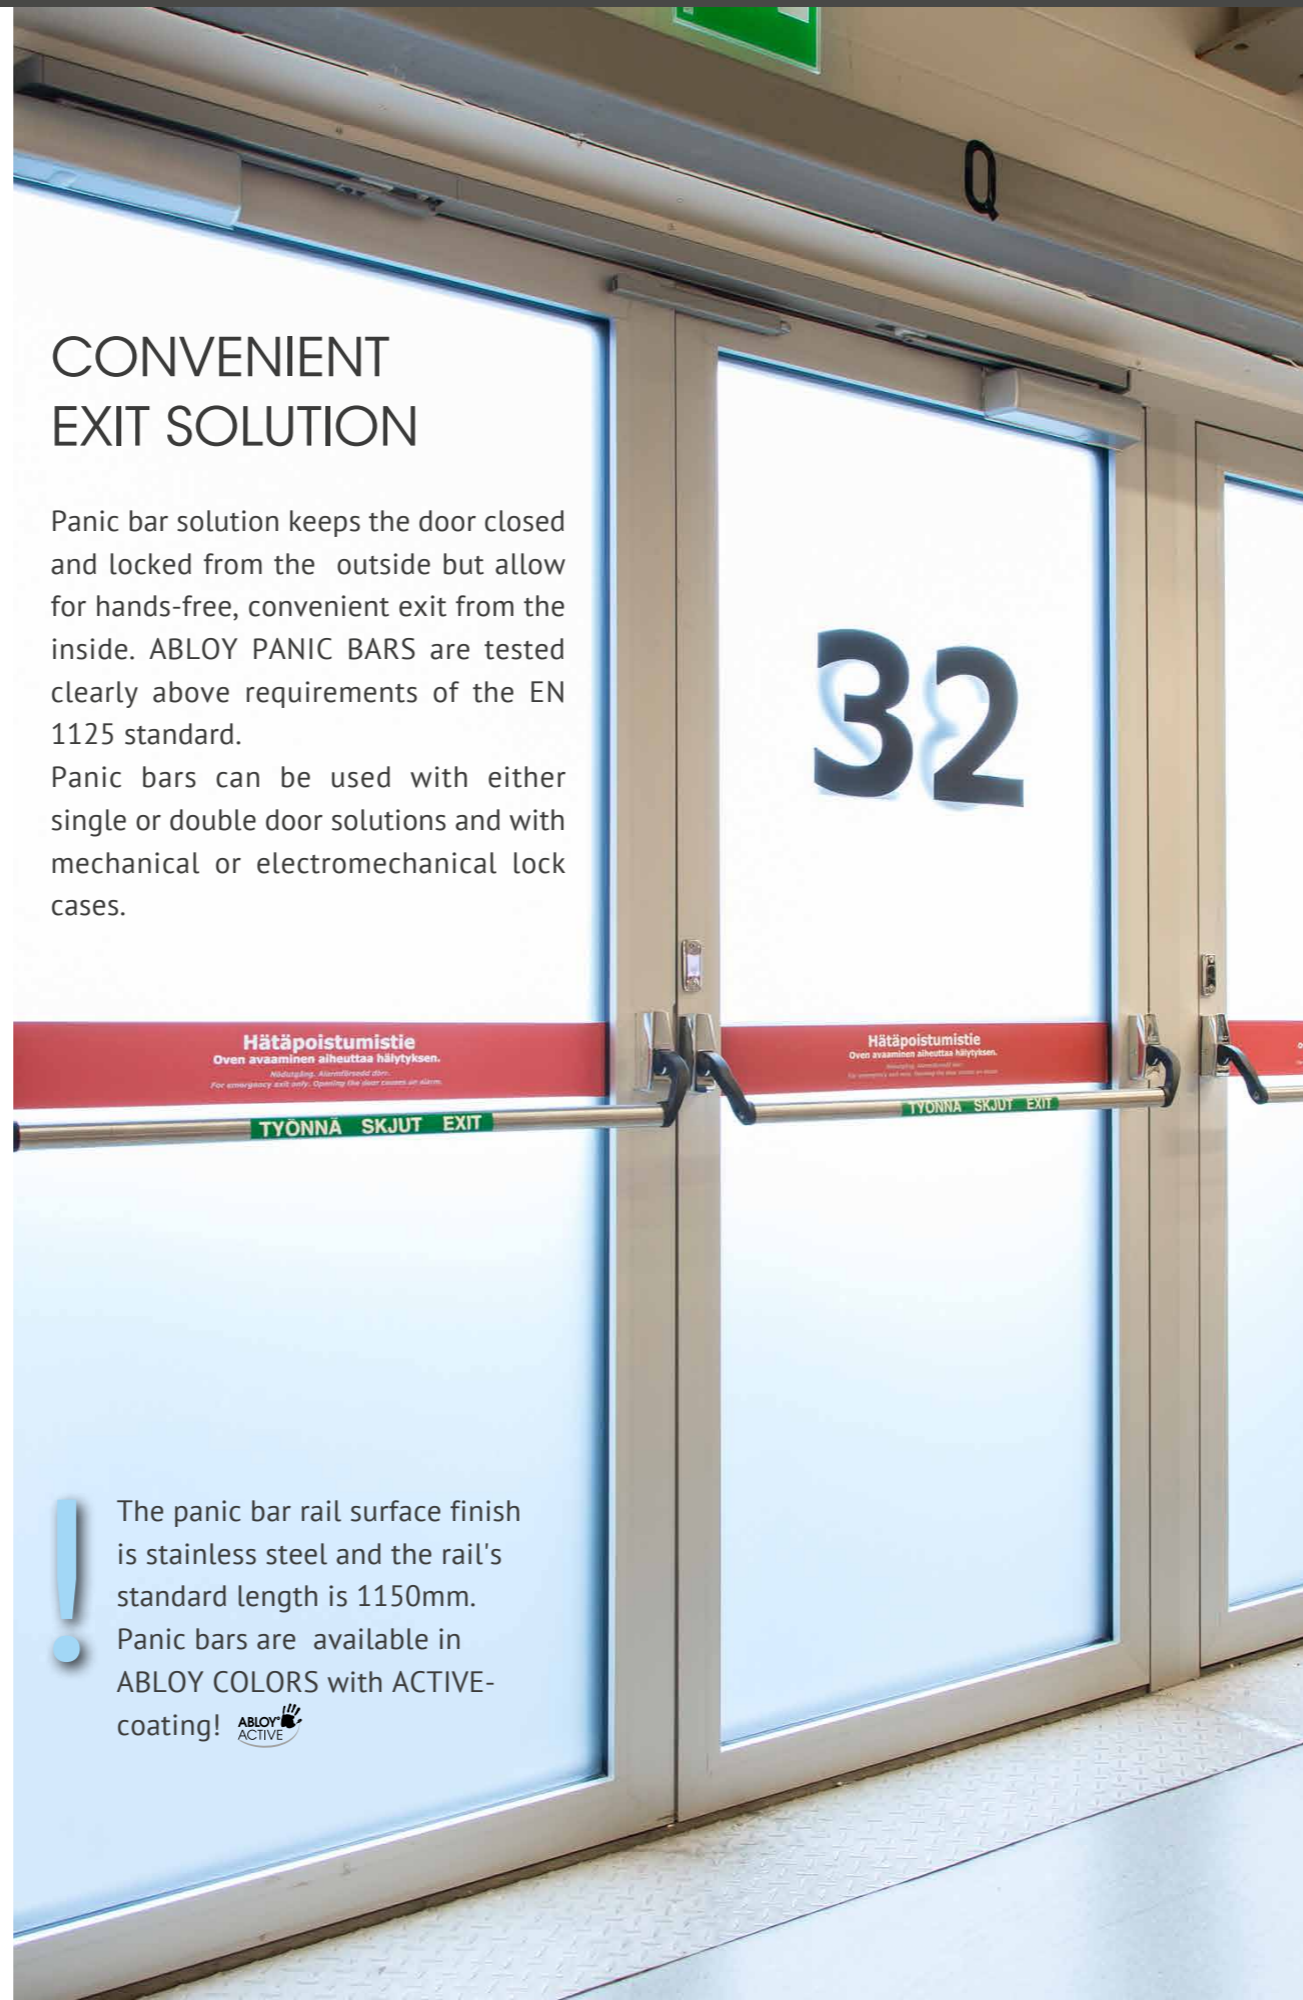

PBE011 for narrow stile doors

PBE011 for wooden and metal doors

CONVENIENT EXIT SOLUTION

Panic bar solution keeps the door closed and locked from the outside but allow for hands-free, convenient exit from the inside. ABLOY PANIC BARS are tested clearly above requirements of the EN 1125 standard.

Panic bars can be used with either single or double door solutions and with mechanical or electromechanical lock cases.

! The panic bar rail surface finish is stainless steel and the rail's standard length is 1150mm. Panic bars are available in ABLOY COLORS with ACTIVE-coating!