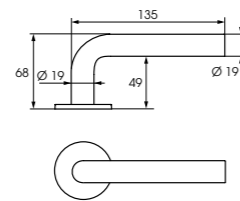

# ABLOY® INOXI EXTERIOR AND INTERIOR DOOR HANDLES

Did you know that...

you can find door pulls in the ABLOY INOXI -series?

ABLOY® INOXI 3-19

ABLOY® INOXI 3-19K

ABLOY® INOXI 3-19S

Made of stainless steel, ABLOY INOXI handles are a durable handle option. The simple, elegant design of these handle models provides a touch of luxury to your interior design.