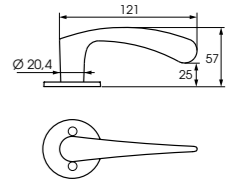

ABLOY® INTERIA 19