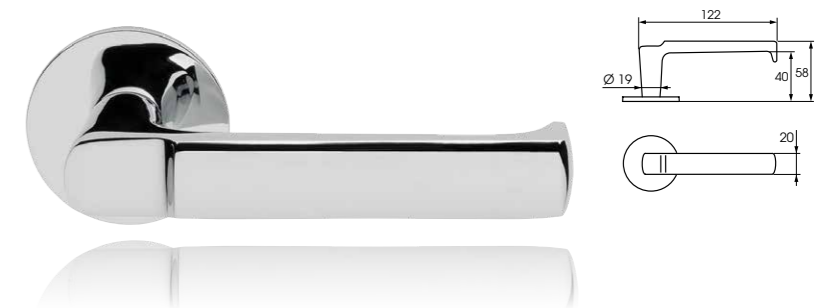

ABLOY® 29

ABLOY® 6647