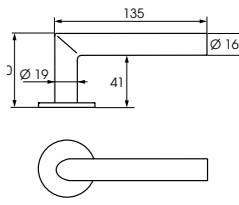

ABLOY® INOXI 3-19SS