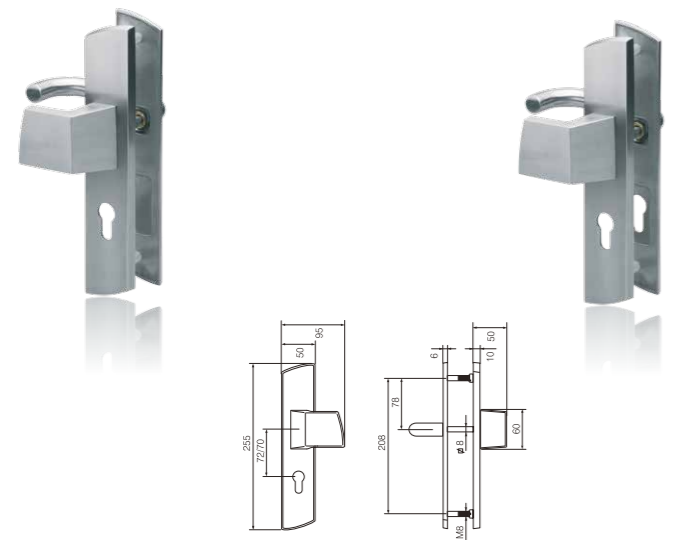

ABLOY® INOXI
3-19/012/120 PZ+BL

ABLOY® INOXI
3-19/012/120 PZ+PZ