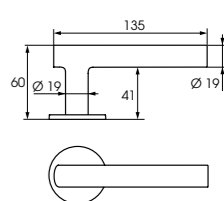

ABLOY® INOXI 3-19ST