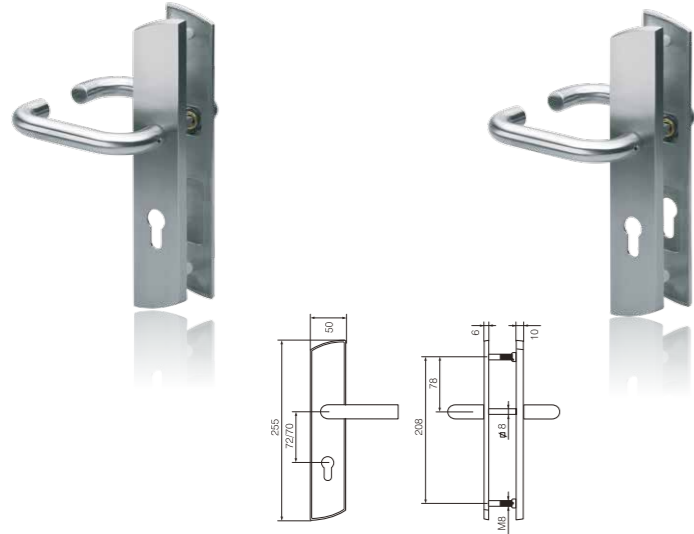

ABLOY® INOXI
3-19/012 PZ+BL

ABLOY® INOXI
3-19/012 PZ+PZ